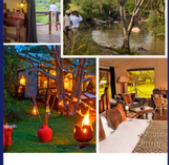

elewana
Elewana Migration Camp

[Read More](#)