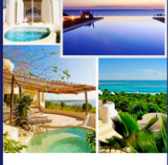

Discover East Africa with Koncept Africa

Exceptional Safari Experiences Across Kenya & Tanzania

At Koncept Africa, we curate some of East Africa's most remarkable safari experiences, offering travellers access to extraordinary luxury lodges and camps located in the iconic landscapes of Kenya and Tanzania.

From the vast plains of the Serengeti and the legendary Masai Mara to the pristine beaches of Zanzibar, these destinations blend adventure, luxury, and conservation into unforgettable journeys. These handpicked properties embody the spirit of East Africa, where wildlife encounters, refined hospitality, and breathtaking landscapes come together in perfect harmony.

elewana
Kilindi Zanzibar

[Read More](#)