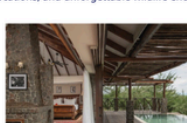

Ngorongoro O'Idhani Mountain Lodge