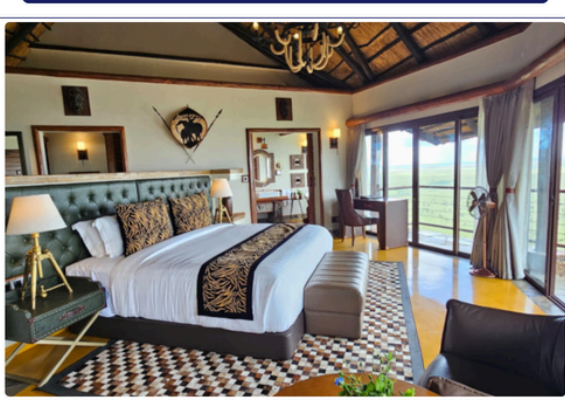

Serengeti Lake Magadi - A Rare View of the Serengeti

Imagine waking up to the sound of distant wildebeest herds moving across the plains. Morning coffee on your deck overlooking the lake. Game drives across golden grasslands where predators roam freely. Evenings around a fire under one of the clearest night skies on earth. This is the Serengeti as it was meant to be experienced.

Quiet. Wild. Unforgettable

Curated by Koncept Africa

Serengeti Lake Magadi is one of the carefully selected lodges within the Koncept Africa collection of luxury safari experiences. We don't just book trips. We curate journeys across Africa designed around exceptional properties, unique locations, and unforgettable wildlife encounters.

[Explore more at www.konceptafrica.com](http://www.konceptafrica.com)

Ask Albert – Your Concierge

- Speaks 15+ languages, including Hindi, Arabic, Russian, French & more
- Recommends best travel seasons, family-friendly escapes & romantic getaways
- Connect via WhatsApp, Web Chat, Voice Notes, or even a classic phone call

+44 7479 27 0486 (UK)

+27 60 070 2230 (SA)

ask.albert@ptlg.biz

OUR VERTICALS (Click To View)

CELEBRATING 33 GLORIOUS YEARS!

Pearl Tourism & Leisure Group

Offices: LONDON · PUNE · NEW YORK · CAPE TOWN

1992 1998 2000 2023

Want to change how you receive these emails?
You can [update your preferences](#) or [unsubscribe](#).

[View in browser](#)